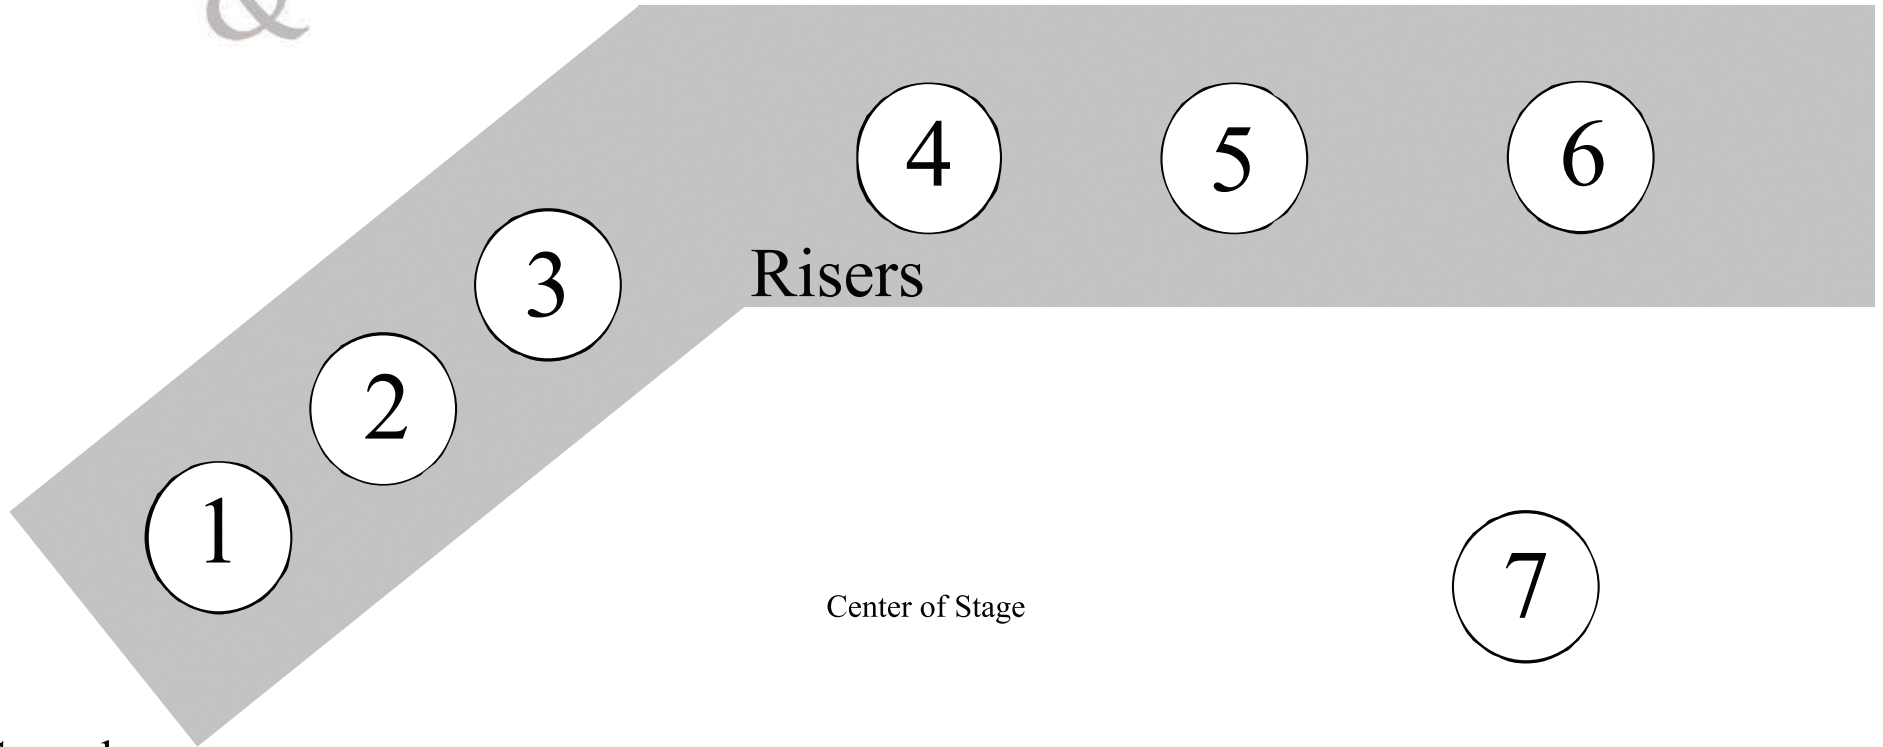

Old Friends

a Simon & Garfunkel Tribute

Stage Plot

1. Saxophone

mic w/stand
power outlet
music stand w/light
wedge floor monitor

2. Horn 2

mic w/stand
power outlet
music stand w/light
wedge floor monitor

3. Trumpet